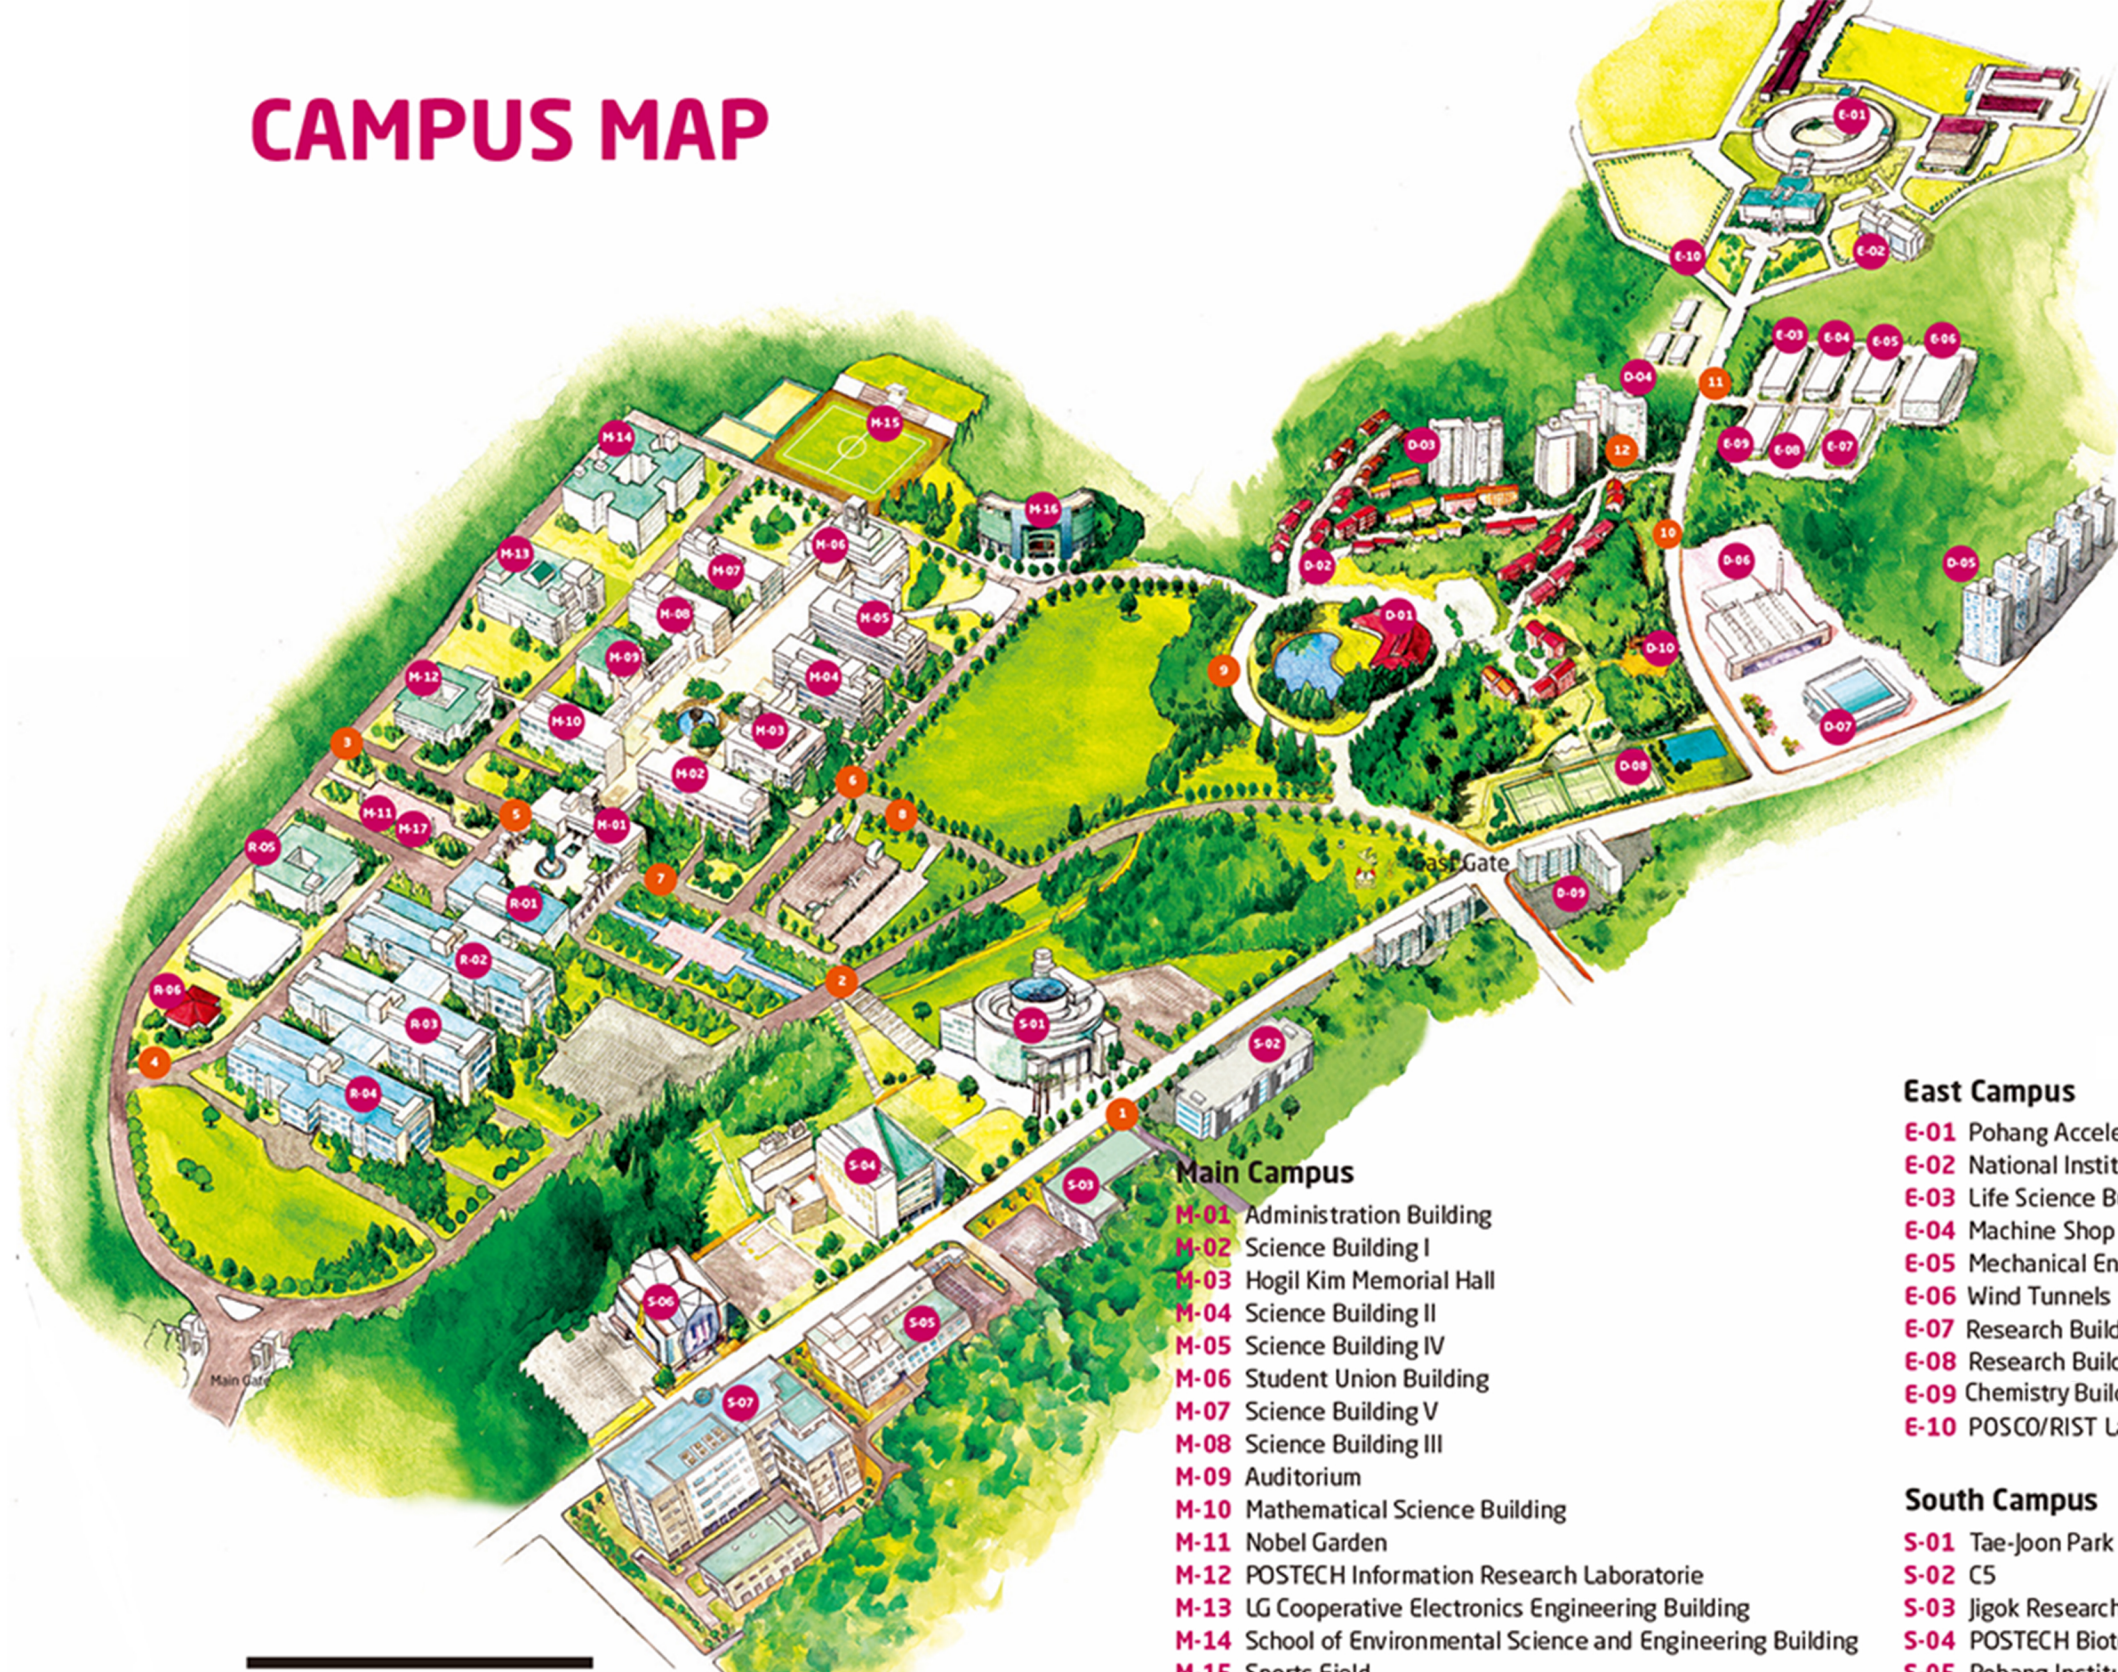

CAMPUS MAP

Land: 1,627,252m² (University 981,423m², PAL 645,829m²)
Buildings: 443,637m² (University 401,733m², PAL 41,904m²)

Main Campus

- M-01 Administration Building
- M-02 Science Building I
- M-03 Hogil Kim Memorial Hall
- M-04 Science Building II
- M-05 Science Building IV
- M-06 Student Union Building
- M-07 Science Building V
- M-08 Science Building III
- M-09 Auditorium
- M-10 Mathematical Science Building
- M-11 Nobel Garden
- M-12 POSTECH Information Research Laboratorie
- M-13 LG Cooperative Electronics Engineering Building
- M-14 School of Environmental Science and Engineering Building
- M-15 Sports Field
- M-16 POSCO International Center
- M-17 Tae-Joon Park Statue

Dormitories and Residences Area

- D-01 Jigok Community Center
- D-02 Student Dormitories
- D-03 Residential College
- D-04 Graduate Student Apartments
- D-05 Faculty Apartments
- D-06 Gymnasium
- D-07 POSPLEX
- D-08 Tennis/Futsal Court
- D-09 Posville Apartments
- D-10 Log Cabin

Research Institute of Industrial Science & Technology(RIST)

- R-01 RIST Administration Building
- R-02 RIST Research Building I
- R-03 RIST Research Building II
- R-04 RIST Research Building III
- R-05 RIST Research Building IV
- R-06 RIST Cafeteria

East Campus

- E-01 Pohang Accelerator Laboratory
- E-02 National Institute for Nanomaterials Technology
- E-03 Life Science Building
- E-04 Machine Shop
- E-05 Mechanical Engineering Laboratories Building
- E-06 Wind Tunnels
- E-07 Research Building II
- E-08 Research Building I
- E-09 Chemistry Building
- E-10 POSCO/RIST Laboratories Building

South Campus

- S-01 Tae-Joon Park Digital Library
- S-02 C5
- S-03 Jigok Research Building
- S-04 POSTECH Biotech Center
- S-05 Pohang Institute of Metal Industry Advancement
- S-06 Korea Institute of Robot and Convergence
- S-07 Graduate Institute of Ferrous Technology

Main Gate
East Gate

- 01 Jigok Boulevard
- 02 Cheong-Am Road
- 03 Young-Sung Road
- 04 Ik-Yang Street
- 05 Nobel Circle
- 06 University Road
- 07 Administration Circle
- 08 Mueunjae Street
- 09 Pond Lane
- 10 Synchrotron Road
- 11 Research Circle
- 12 Future Drive