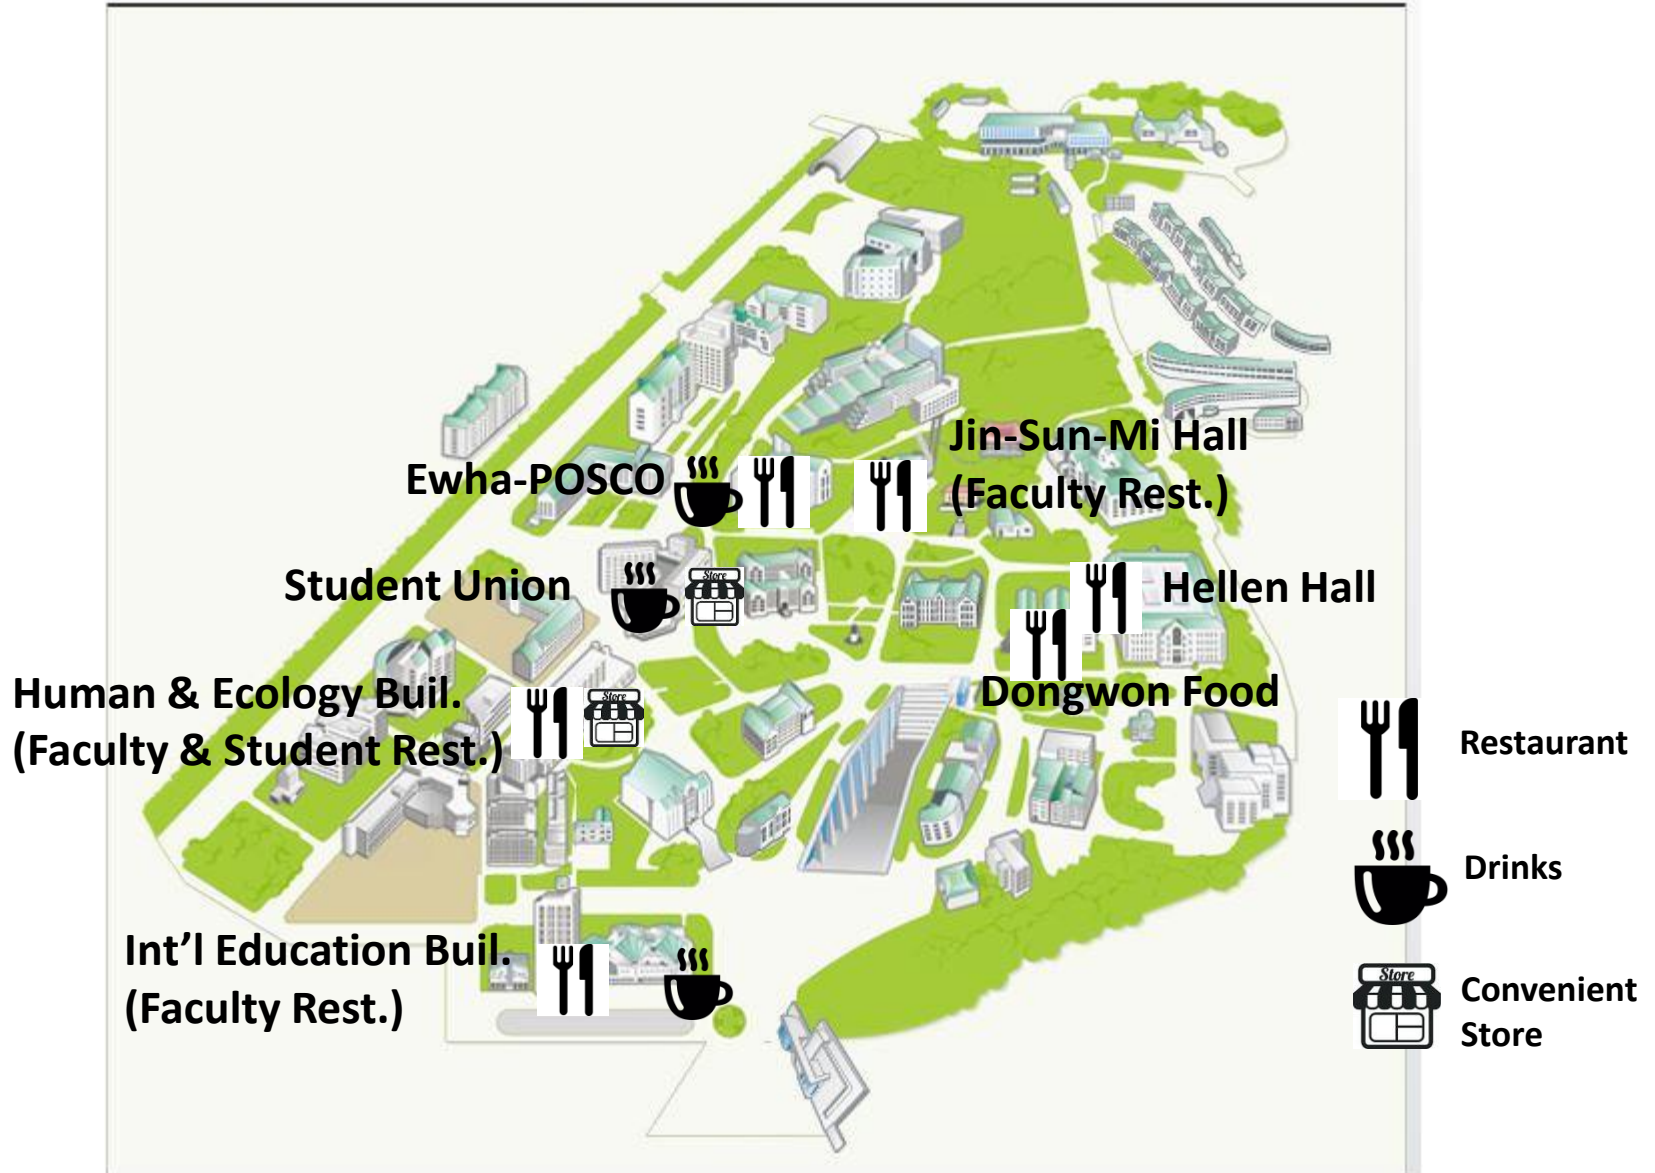

# Ewha Womans University Campus Map - Food & Drinks in Campus

# B4

B411 꽃집  
Flower Shop

B410-2 패션샵 E:FEEL  
Fashion Shop E:FEEL

B410-1 이화기념품  
Souvenir Shop

B409 서점  
Bookstore

B408 문구점  
Stationery

B412 이삼봉홀  
Lee San-Bong Hall

Conference Hall –  
Lee Sam Bong Hall

B407 카페테리아  
Cafeteria

B406 베이커리  
Bakery

B405 은행  
Bank

B404 이동통신멀티존  
Mobile Communication Zone

B403 ECC극장  
Student Theater

B402 영화관  
Theater

B401 카페라운지  
Cafe Lounge

B414 이화·삼성아트홀  
Ewha-Samsung Art Hall

Restaurant

Drinks

Banquet

Convenient  
Store

Elevators