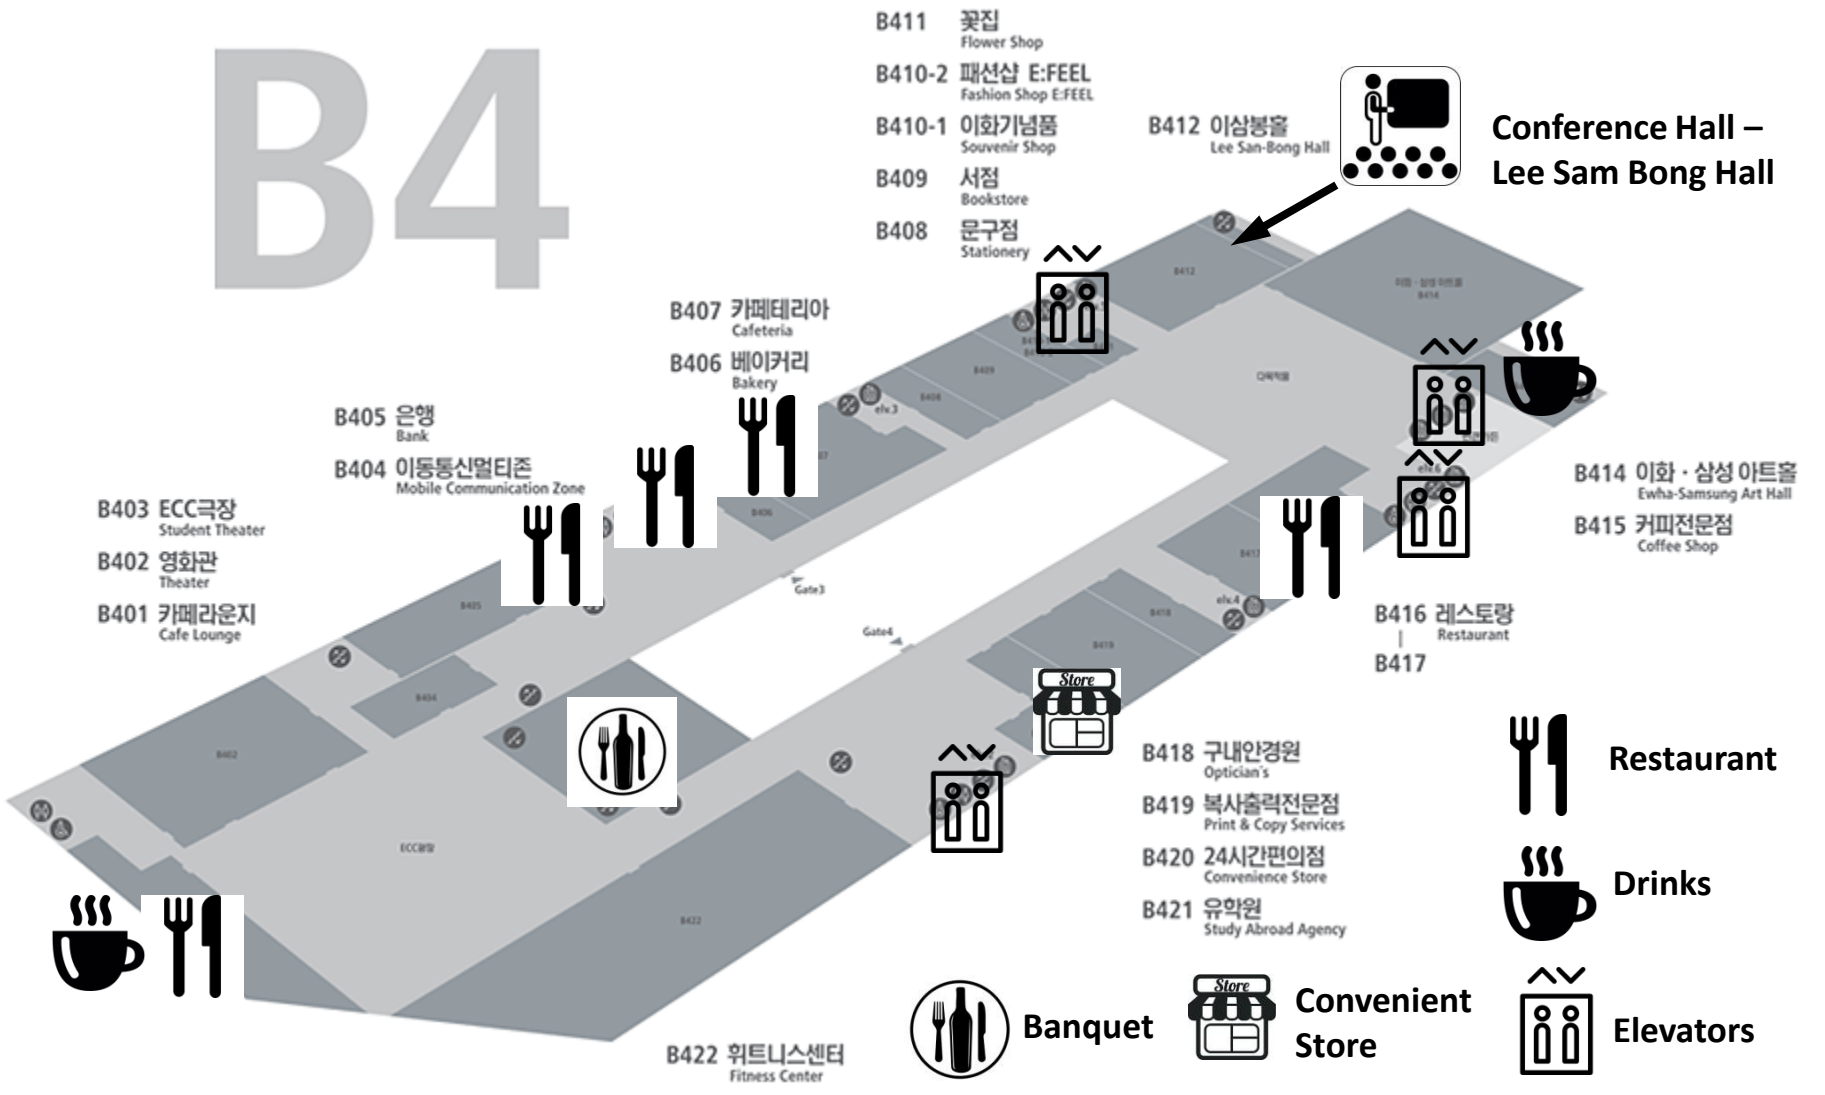

# Ewha Womans University Campus Map - Food & Drinks in Campus

# B4

B411 꽃집  
Flower Shop

B410-2 패션샵 E:FEEL  
Fashion Shop E:FEEL

B410-1 이화기념품  
Souvenir Shop

B409 서점  
Bookstore

B408 문구점  
Stationery

B412 이삼봉홀  
Lee San-Bong Hall

Conference Hall –  
Lee Sam Bong Hall

B407 카페테리아  
Cafeteria

B406 베이커리  
Bakery

B405 은행  
Bank

B404 이동통신멀티존  
Mobile Communication Zone

B403 ECC극장  
Student Theater

B402 영화관  
Theater

B401 카페라운지  
Cafe Lounge

B414 이화·삼성아트홀  
Ewha-Samsung Art Hall