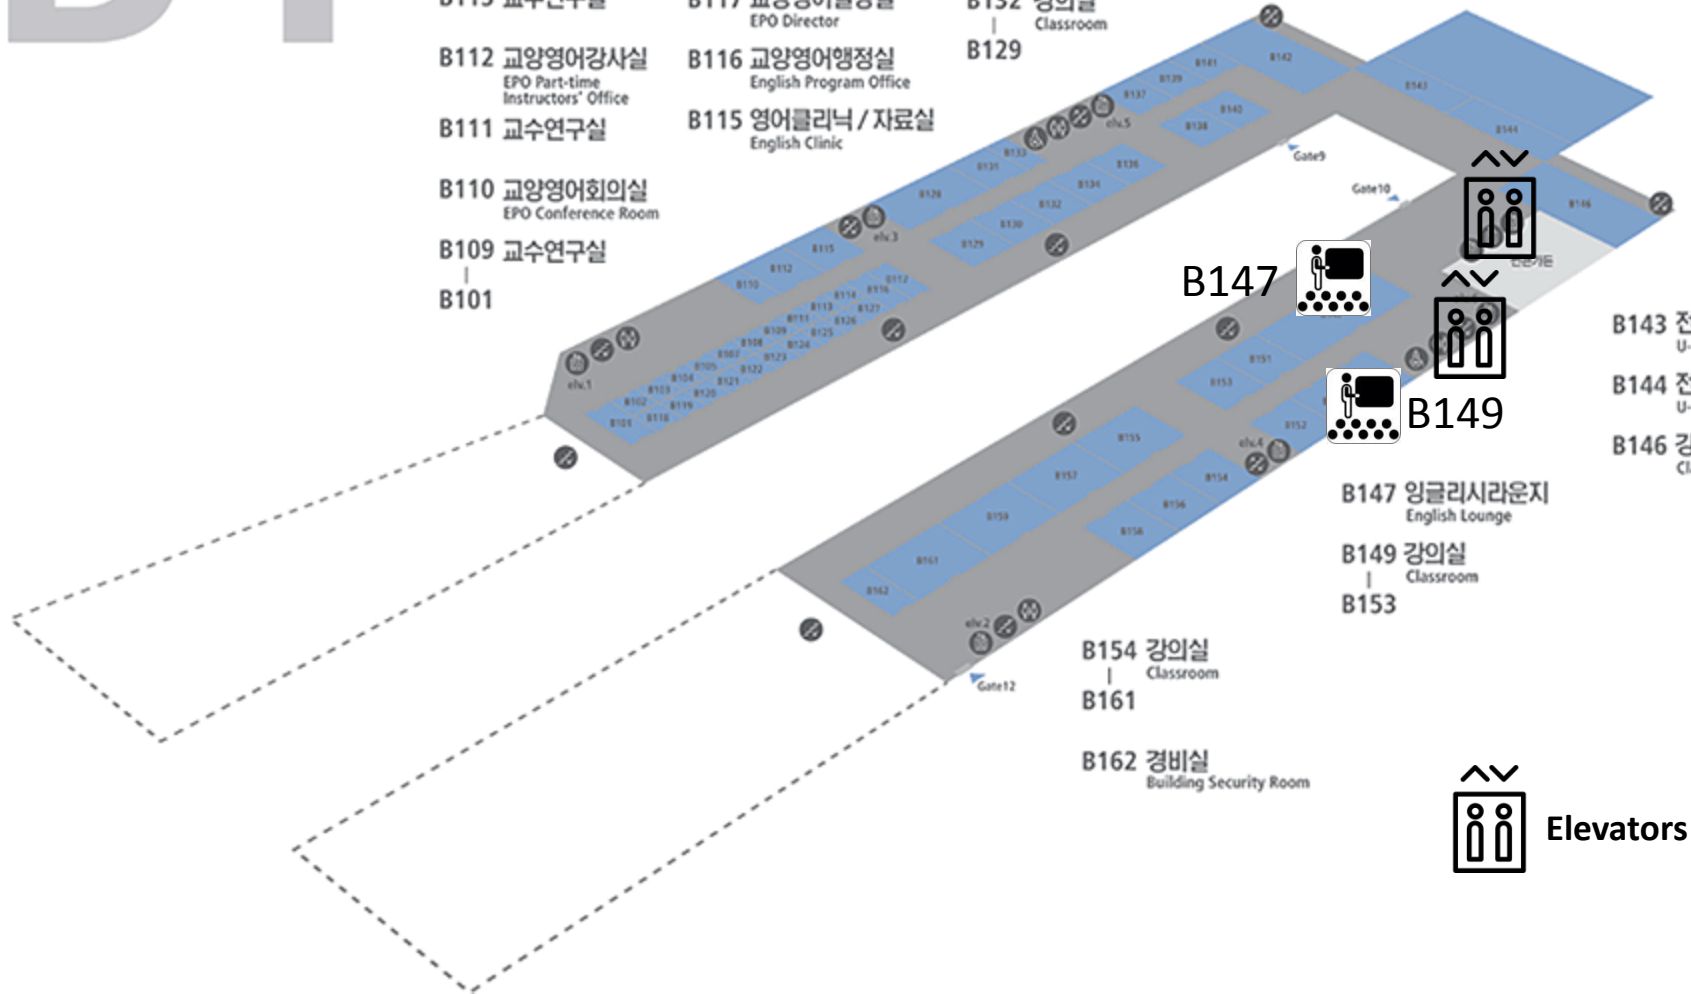

B1

- B114 교수연구실
- B113 교수연구실
- B112 교양영어강사실
  EPO Part-time Instructors' Office
- B111 교수연구실
- B110 교양영어회의실
  EPO Conference Room
- B109 교수연구실
  |
  B101
- B128 어학실습실
  EPO Multimedia Lab.
- B127 교수연구실
  |
  B118
- B117 교양영어실장실
  EPO Director
- B116 교양영어행정실
  English Program Office
- B115 영어클리닉 / 자료실
  English Clinic
- B134 강의실
  |
  Classroom
- B136
- B133 자료실
  Reference Room
- B132 강의실
  |
  Classroom
- B129
- B142 강의실
  Lecture Theater
- B141 강의 / 국제회의실
  |
  Lecture / Conference Room
- B137

- B143 전자강의실
  U-Classroom
- B144 전자강의실
  U-Classroom
- B146 강의실
  Classroom

- B154 강의실
  |
  Classroom
- B161
- B162 경비실
  Building Security Room

Elevators